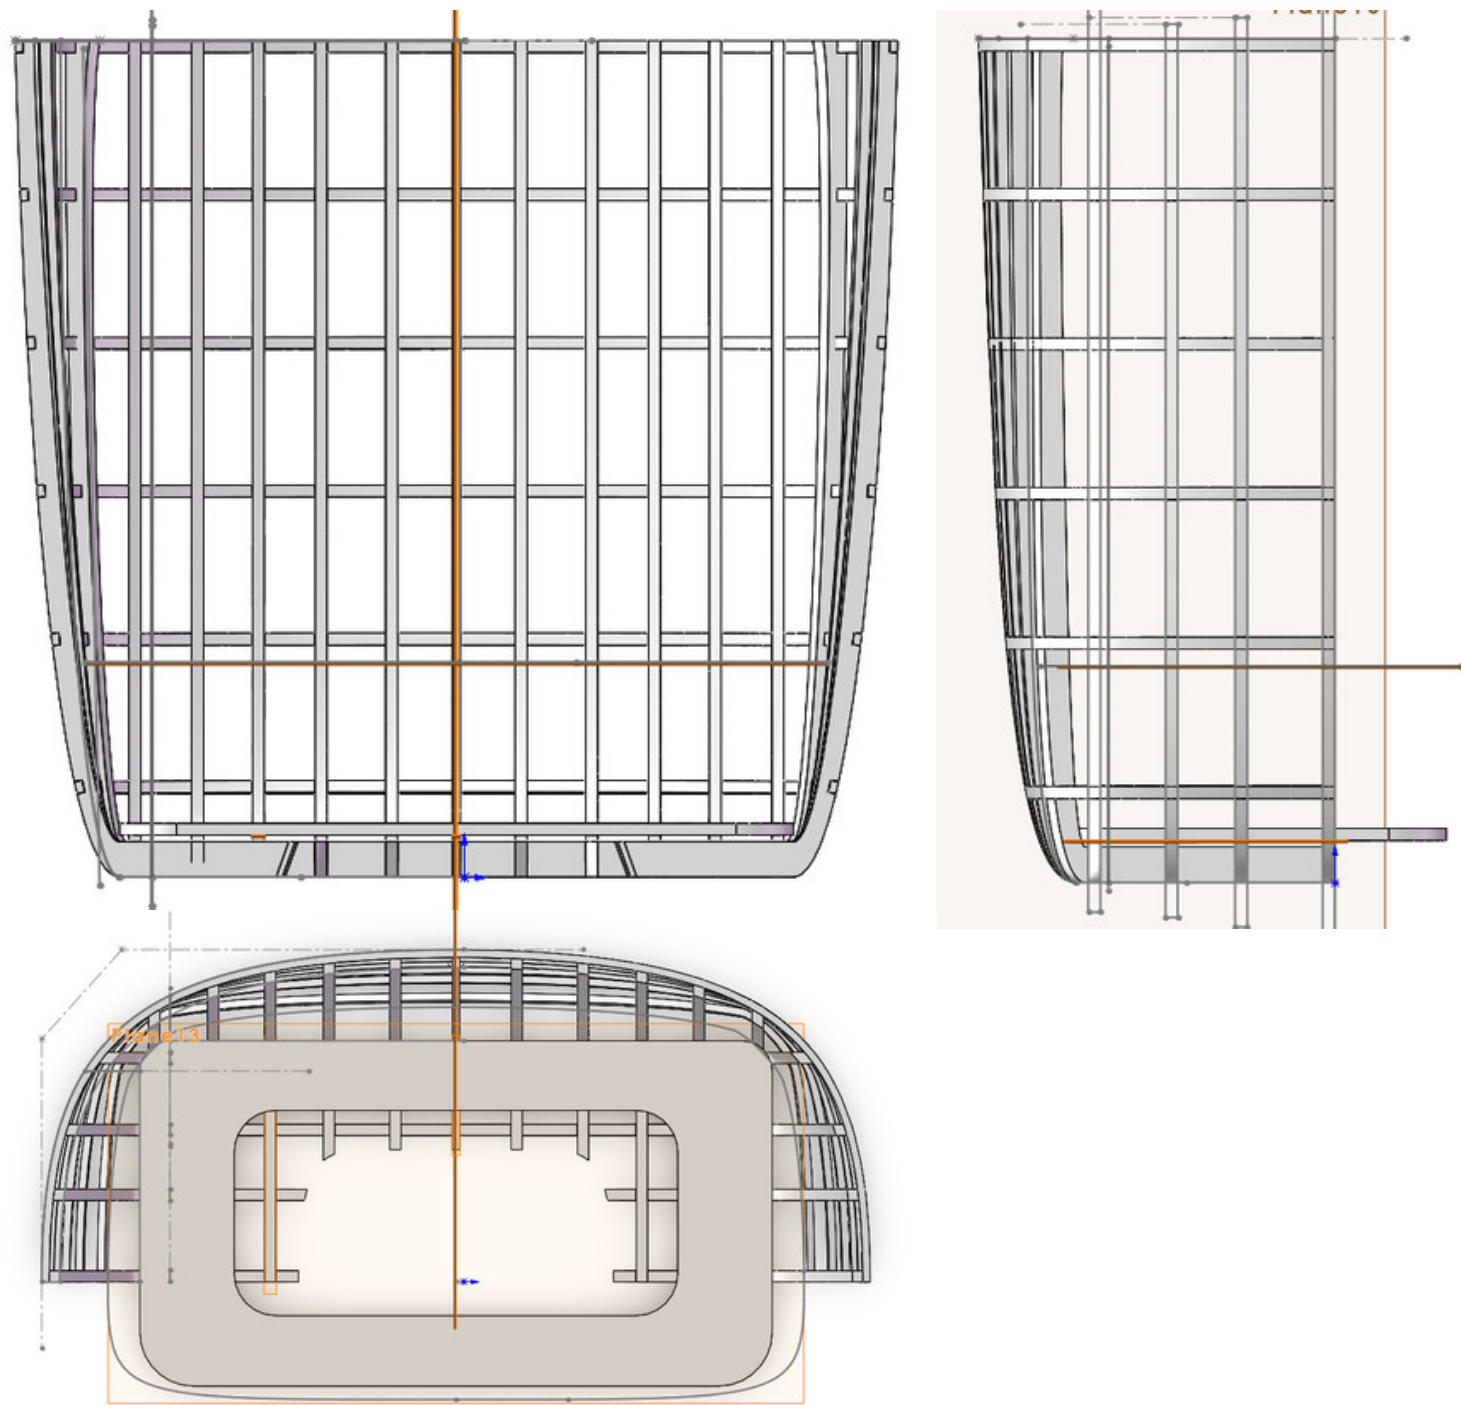

Concept Development

Final Concept

W 56" D28" H52"
Seat Height: 18"

Robin Hou

Prototype Building

Prototype Building

Robin Hou

Prototype Building